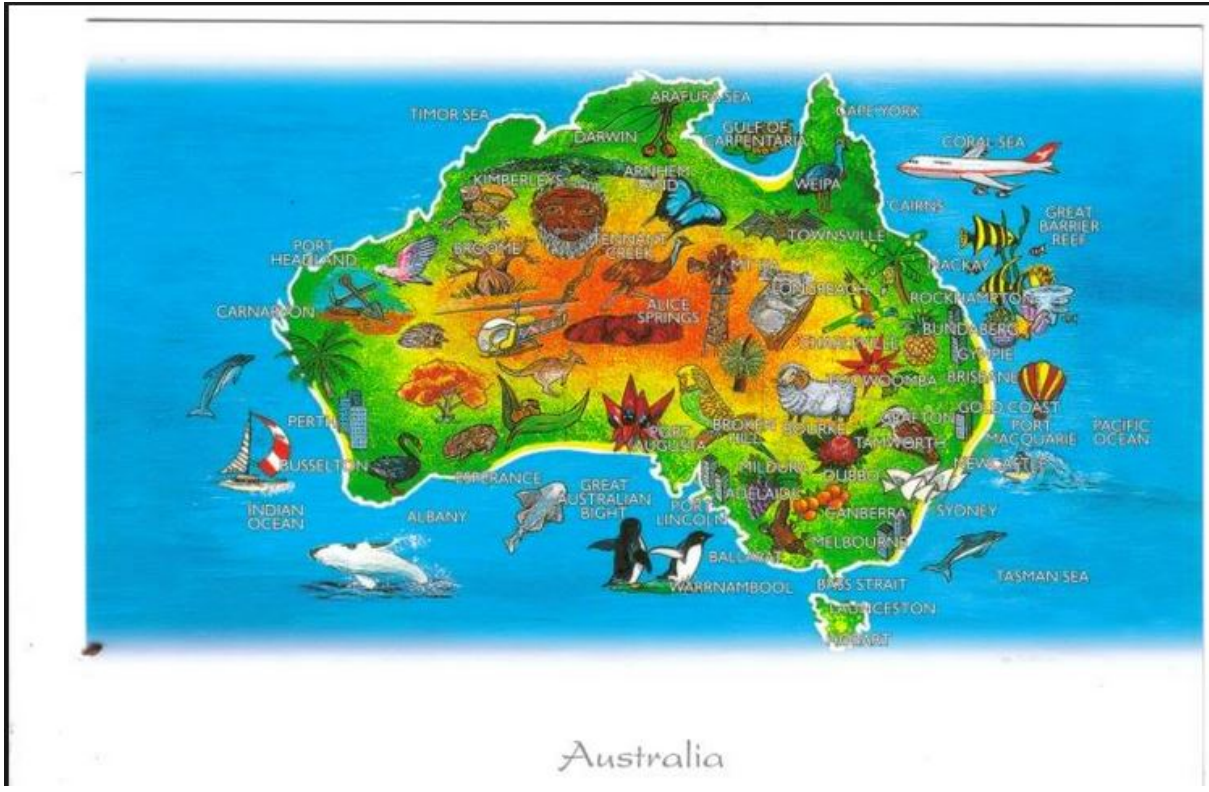

Perth (name and dot to represent a city)

Sydney (Draw the Opera House)

Canberra (Star for the capitol)

Melbourne (name and dot to represent a city)

Adelaide (name and dot to represent a city)

Brisbane (name and dot to represent a city)

Indian Ocean (draw some large waves in the ocean)

Pacific Ocean (draw some large waves in the ocean)

Bass Strait (waves running through the strait)

Moore River (draw the river with waves, and also a picture of the "Settlement" with a little church)

Southern Cross (draw and label, amongst a bunch of stars somewhere towards the top of Australia)

Tasmanian Devil in Tasmania

Add TWO-FOUR pictures of your choosing

Outback (Shade the portions of the map that are outback in tan. Do this AFTER you have drawn all of your pictures)

Green Farm land (Shade whatever is not outback in GREEN. Do this AFTER you have drawn all of your pictures and shade around them.)

Examples below:

Australia